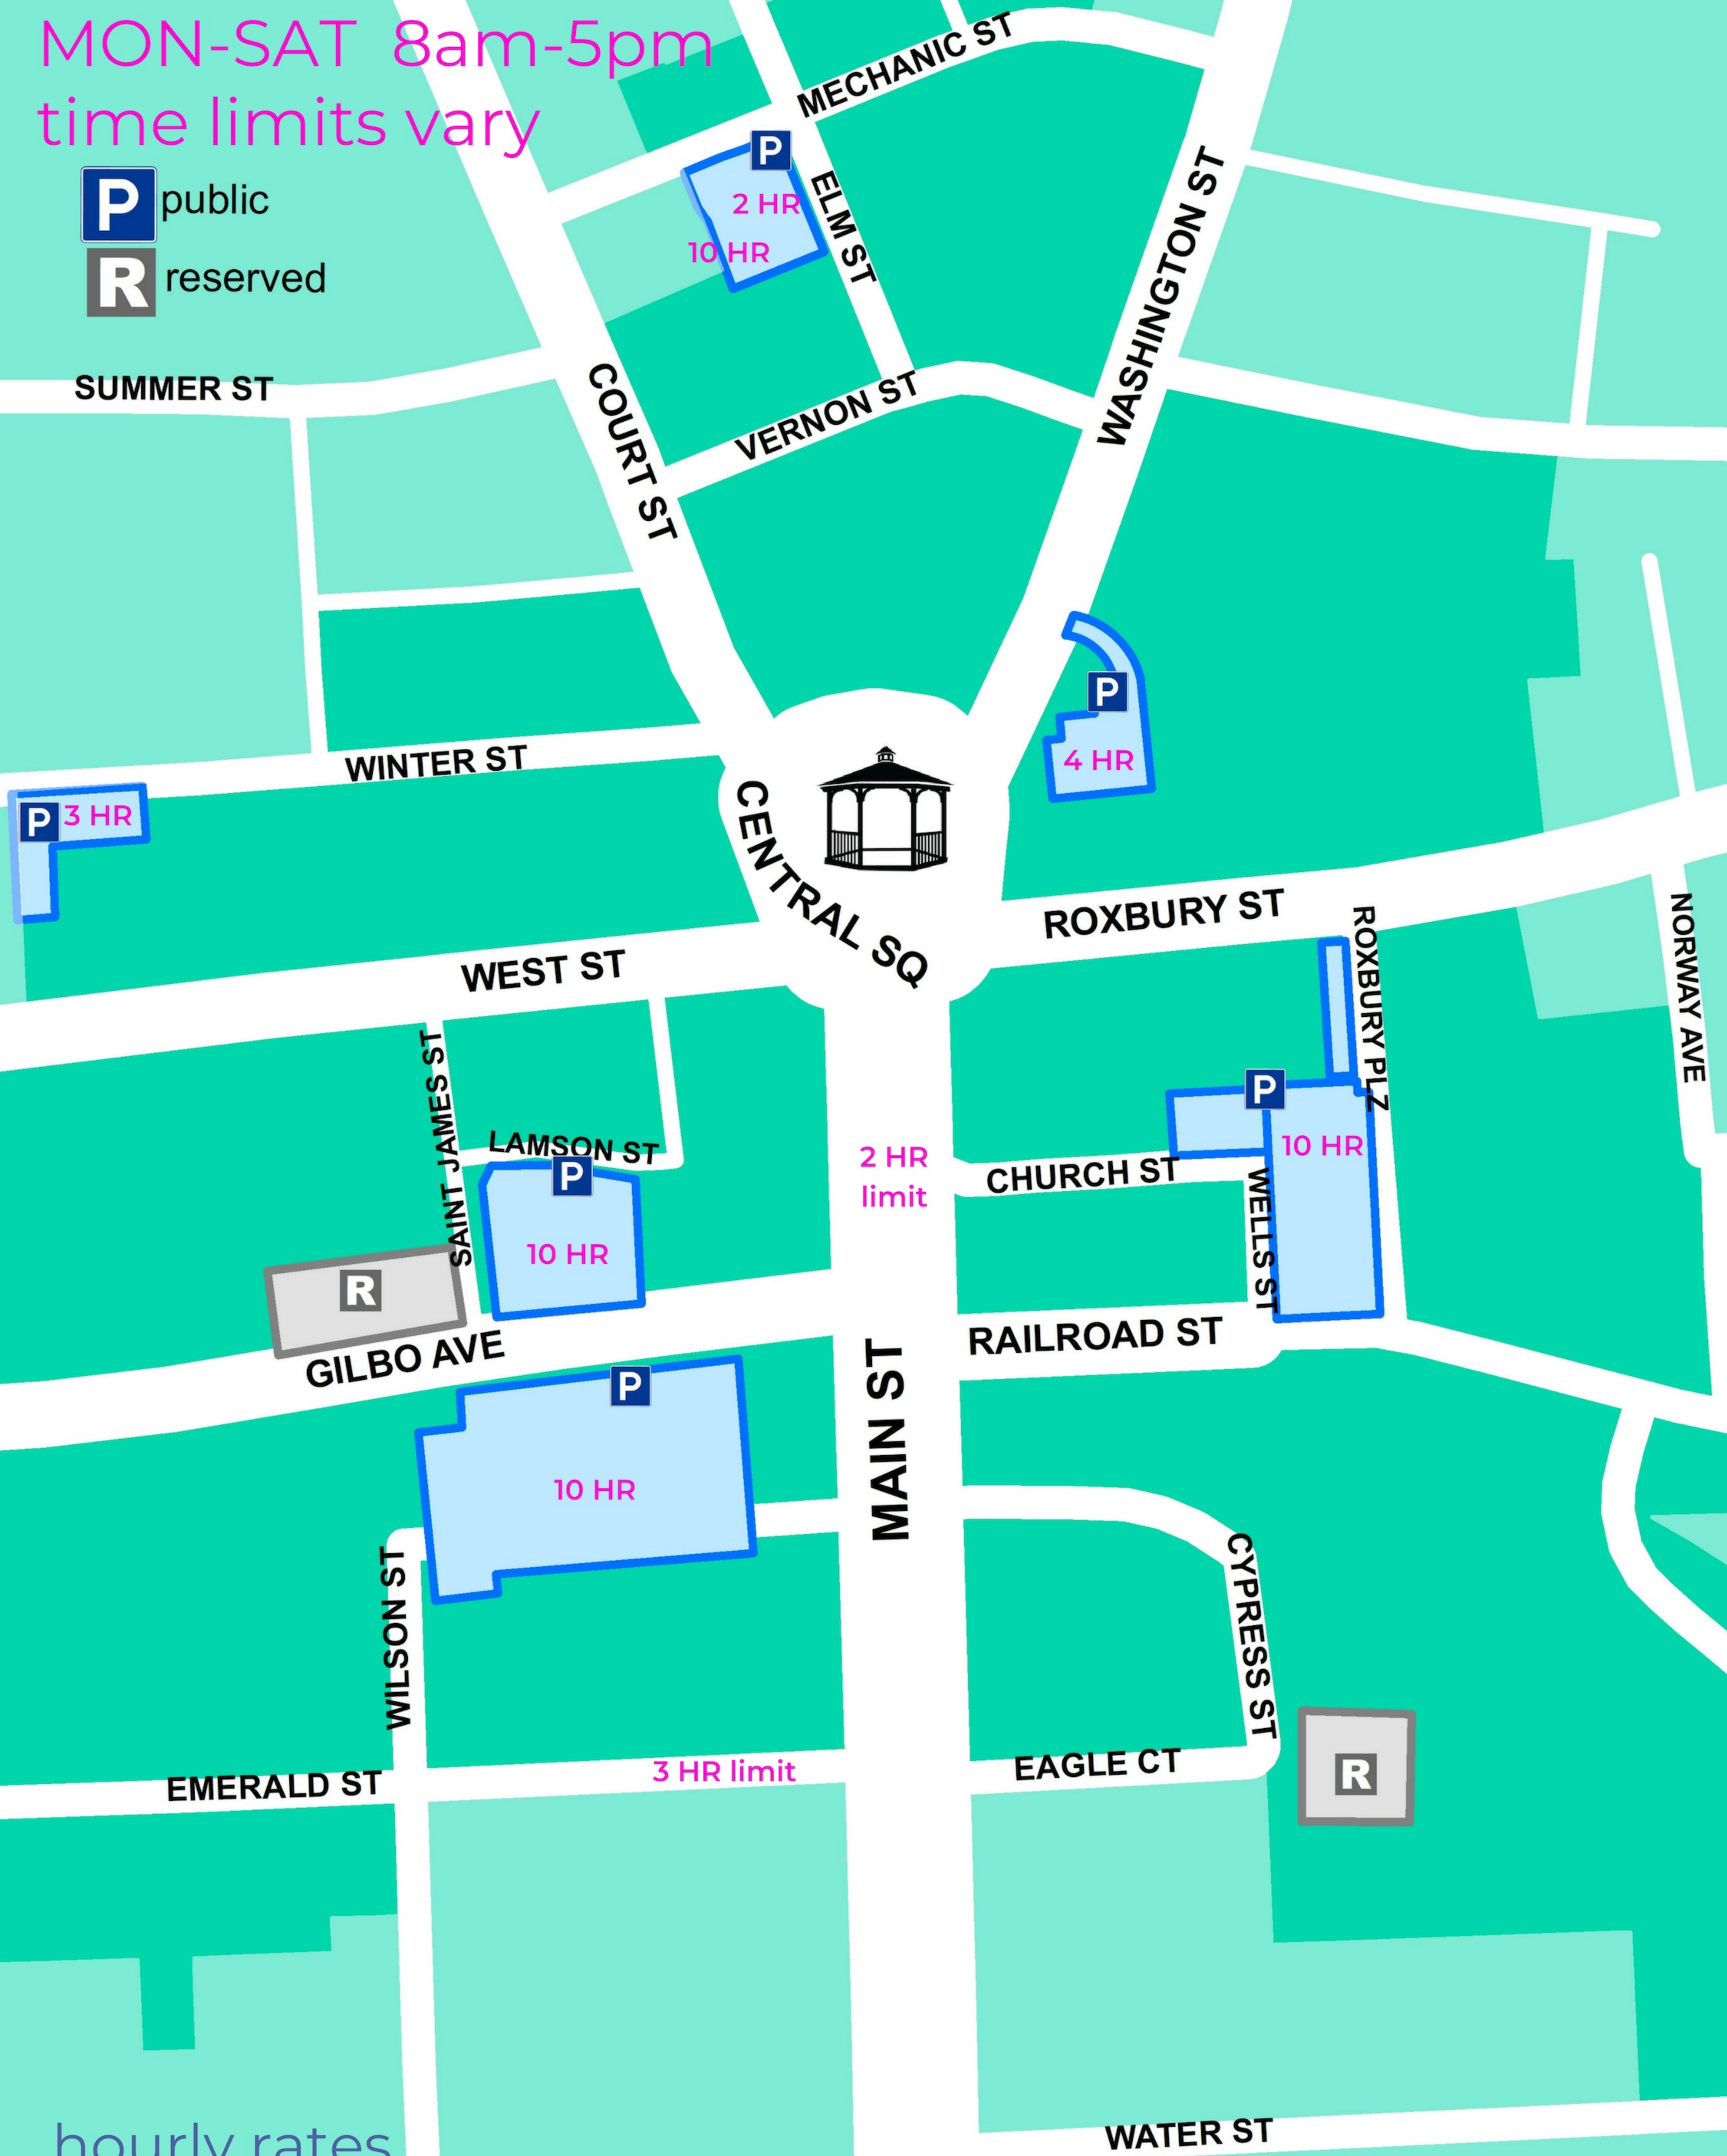

# Keene Parking Hours of Operation

MON-SAT 8am-5pm  
time limits vary

**P** public

**R** reserved

## hourly rates

on-street parking \$0.85

off-street/lot parking \$0.35