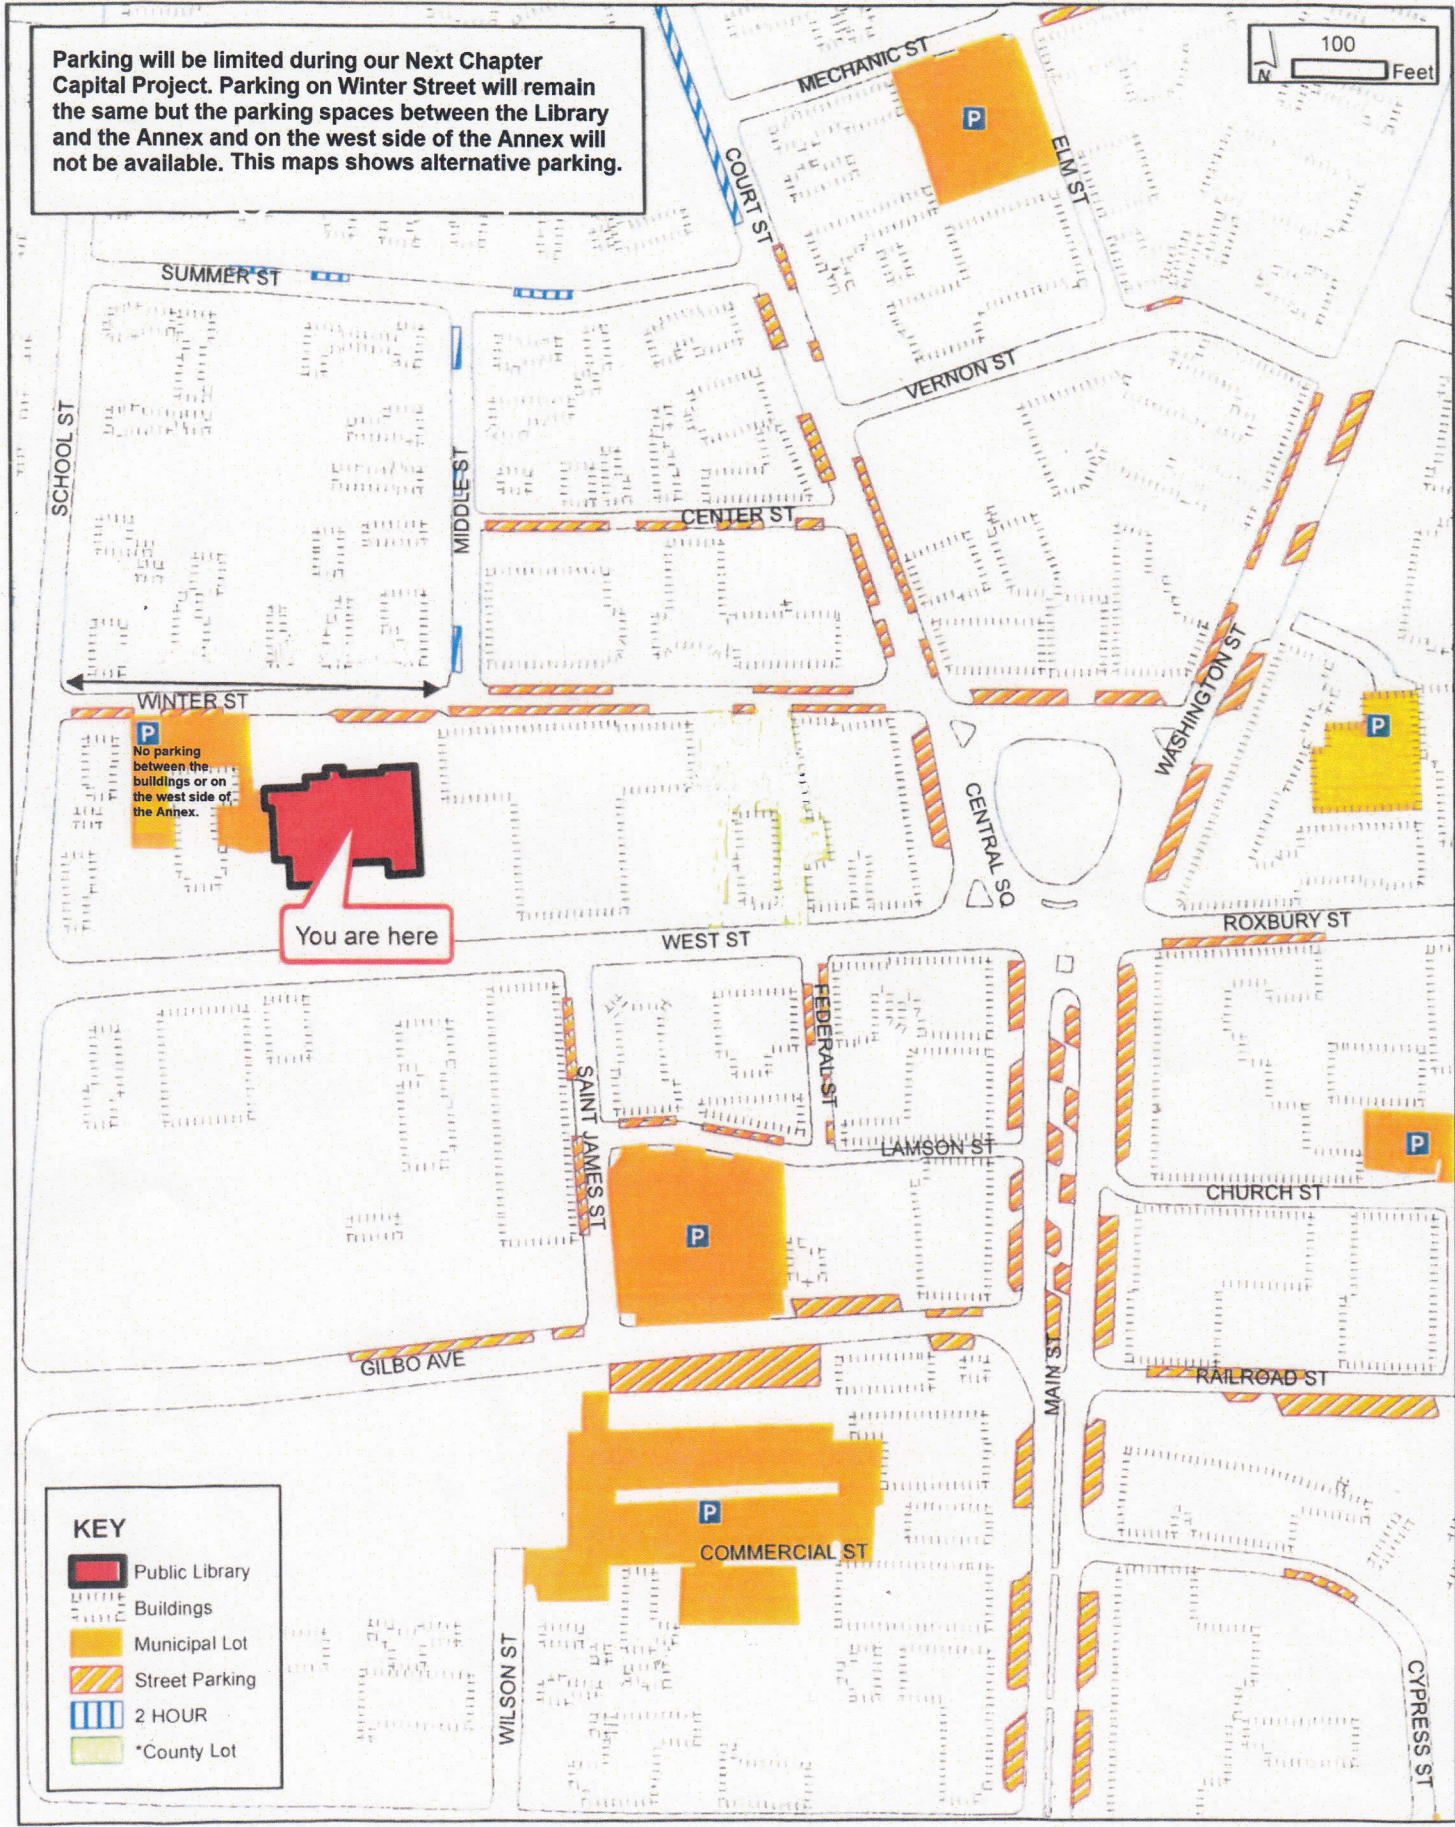

KEENE PUBLIC LIBRARY - AREA PARKING

Parking will be limited during our Next Chapter Capital Project. Parking on Winter Street will remain the same but the parking spaces between the Library and the Annex and on the west side of the Annex will not be available. This maps shows alternative parking.

No parking between the buildings or on the west side of the Annex.

You are here

- KEY**
- Public Library
 - Buildings
 - Municipal Lot
 - Street Parking
 - 2 HOUR
 - *County Lot